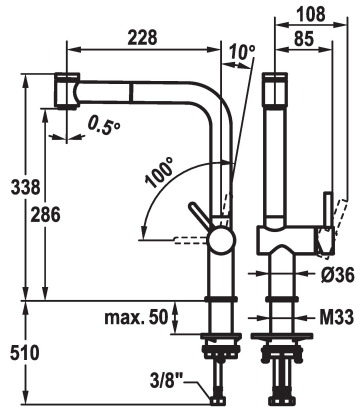

## KWC BEVO E Lever mixer - Kitchen

Modell-Linie: **BEVO E** | 10.531.003.700FL ++  
Taps | Manual taps

### KWC-No.

#### 10.531.003.700FL

stainless steel, A 230, flexible connection hoses

#### 10.531.003.751FL

industrial black, A 230, flexible connection hoses

- Lever installation only possible on the right side
    - Child safety: cold water flow in lever position towards the front
  - TouchProtect - anti-scald protection thanks to the "double skin" principle
  - Pull-out spray
    - SprayClean - easy to clean and actively prevents limescale buildup
    - up to 600 mm pull-out length
    - PowerClean - needle spray mode, with automatic diverter reset
    - QuickConnect - Simple hose connection system
  - Hose guide, swivelling 150°
  - EasyLock - a pull-out spray that easily slides back into place
  - OptimalSpace - ample space for washing or working
  - KWC cartridge S 25
    - with ceramic discs
    - flow rate and temperature continuously variable
  - Flexible connection hoses 3/8"
  - QuickInstallation - Fastening via threaded connection with locking screws
  - Mounting hole size Ø35 mm
- Flow rate normal spray 8 l/min (3 bar)  
Flow rate needle spray 7 l/min (3 bar)  
Acoustic group I